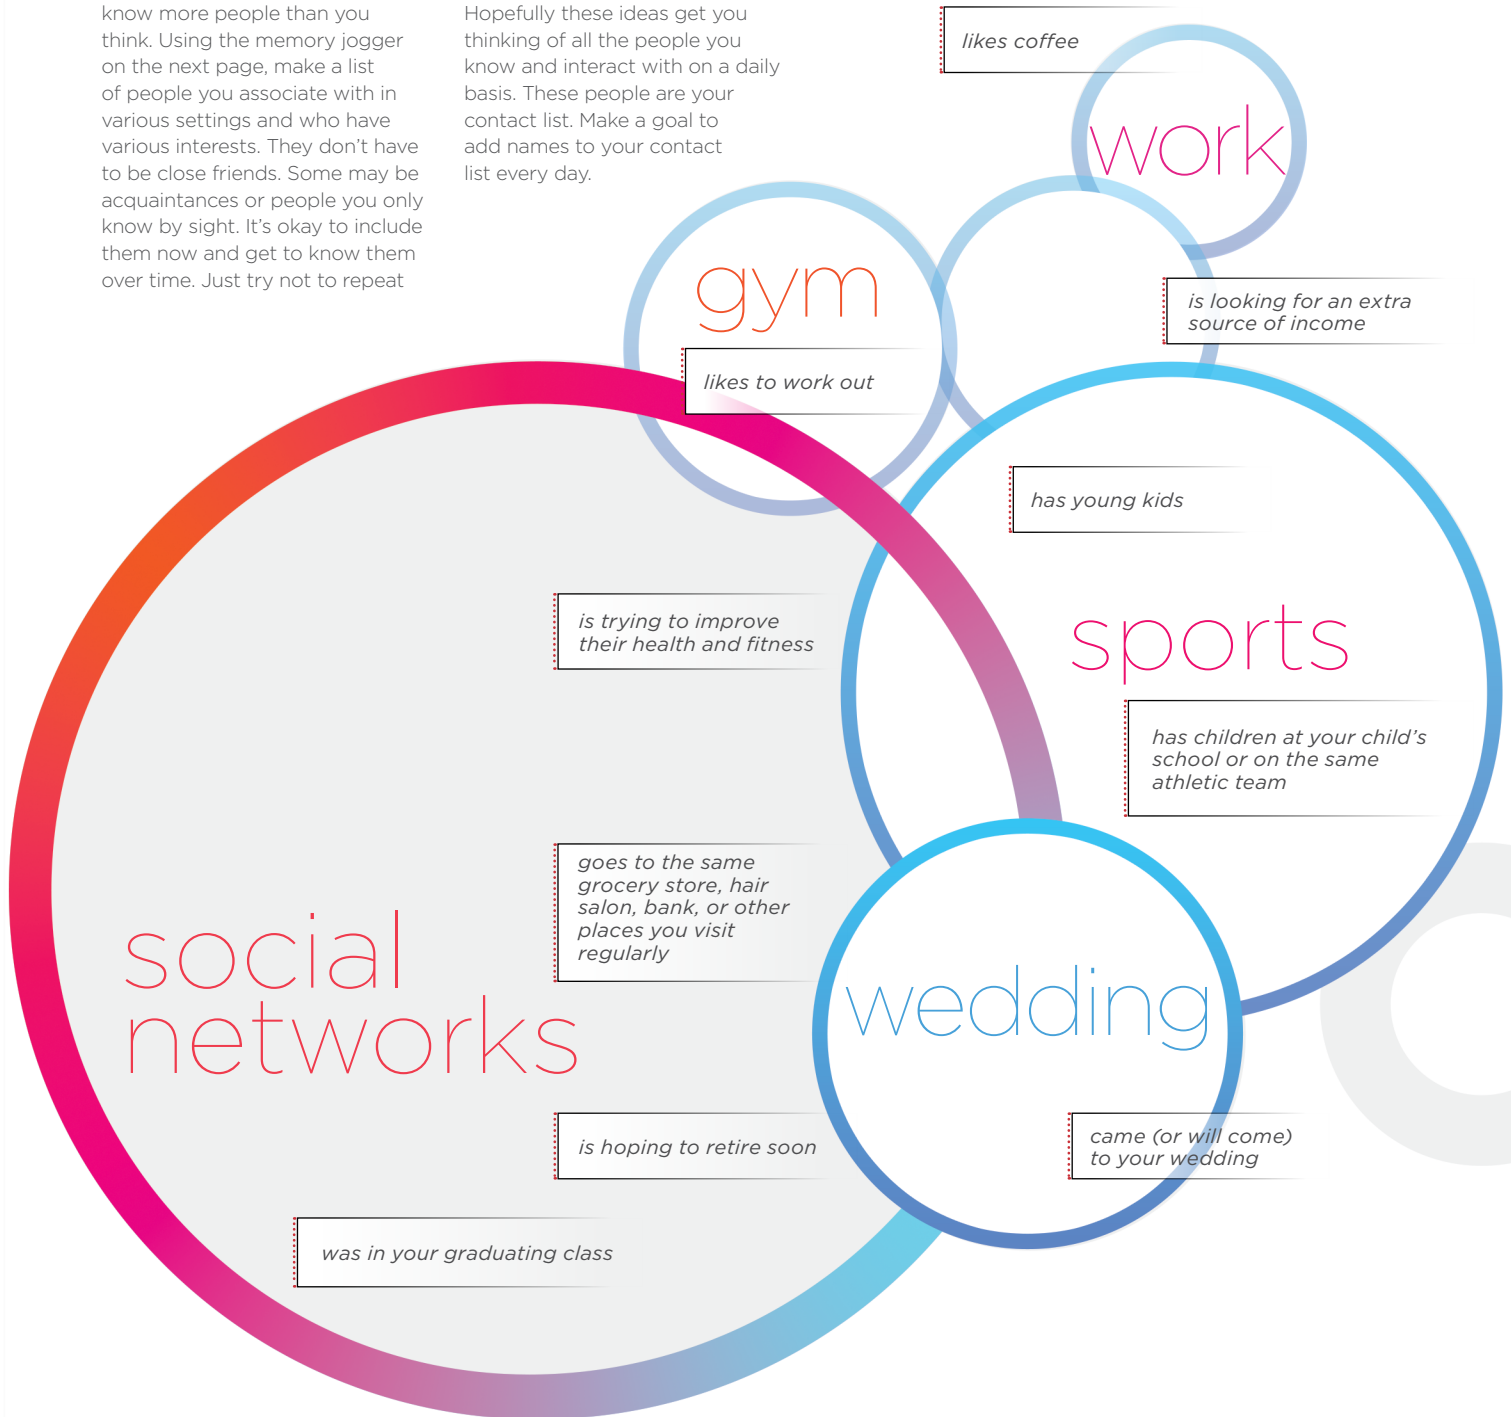

WHO DO YOU KNOW WHO...?

It's estimated that the average person has met ten thousand people by the time they reach middle age. Chances are you know more people than you think. Using the memory jogger on the next page, make a list of people you associate with in various settings and who have various interests. They don't have to be close friends. Some may be acquaintances or people you only know by sight. It's okay to include them now and get to know them over time. Just try not to repeat

any names. And remember, you're just making a list of people you know, so resist the urge to prejudge or leave anyone off. Hopefully these ideas get you thinking of all the people you know and interact with on a daily basis. These people are your contact list. Make a goal to add names to your contact list every day.